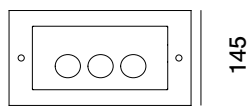

277

Color

2700 K
2223 lm

3000 K
2250 lm

4000 K
2509 lm

Emission

21°

45°

65°

Power
18 W

Codes
Technical details

IP66

IP67

IK08

Accessories p. 238