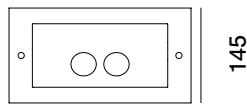

277

Color

2700 K
1482 lm

3000 K
1500 lm

4000 K
1673 lm

Emission

21°

45°

65°

Power
12 W

Codes
Technical details

IP66

IP67

IK08

Accessories p. 238